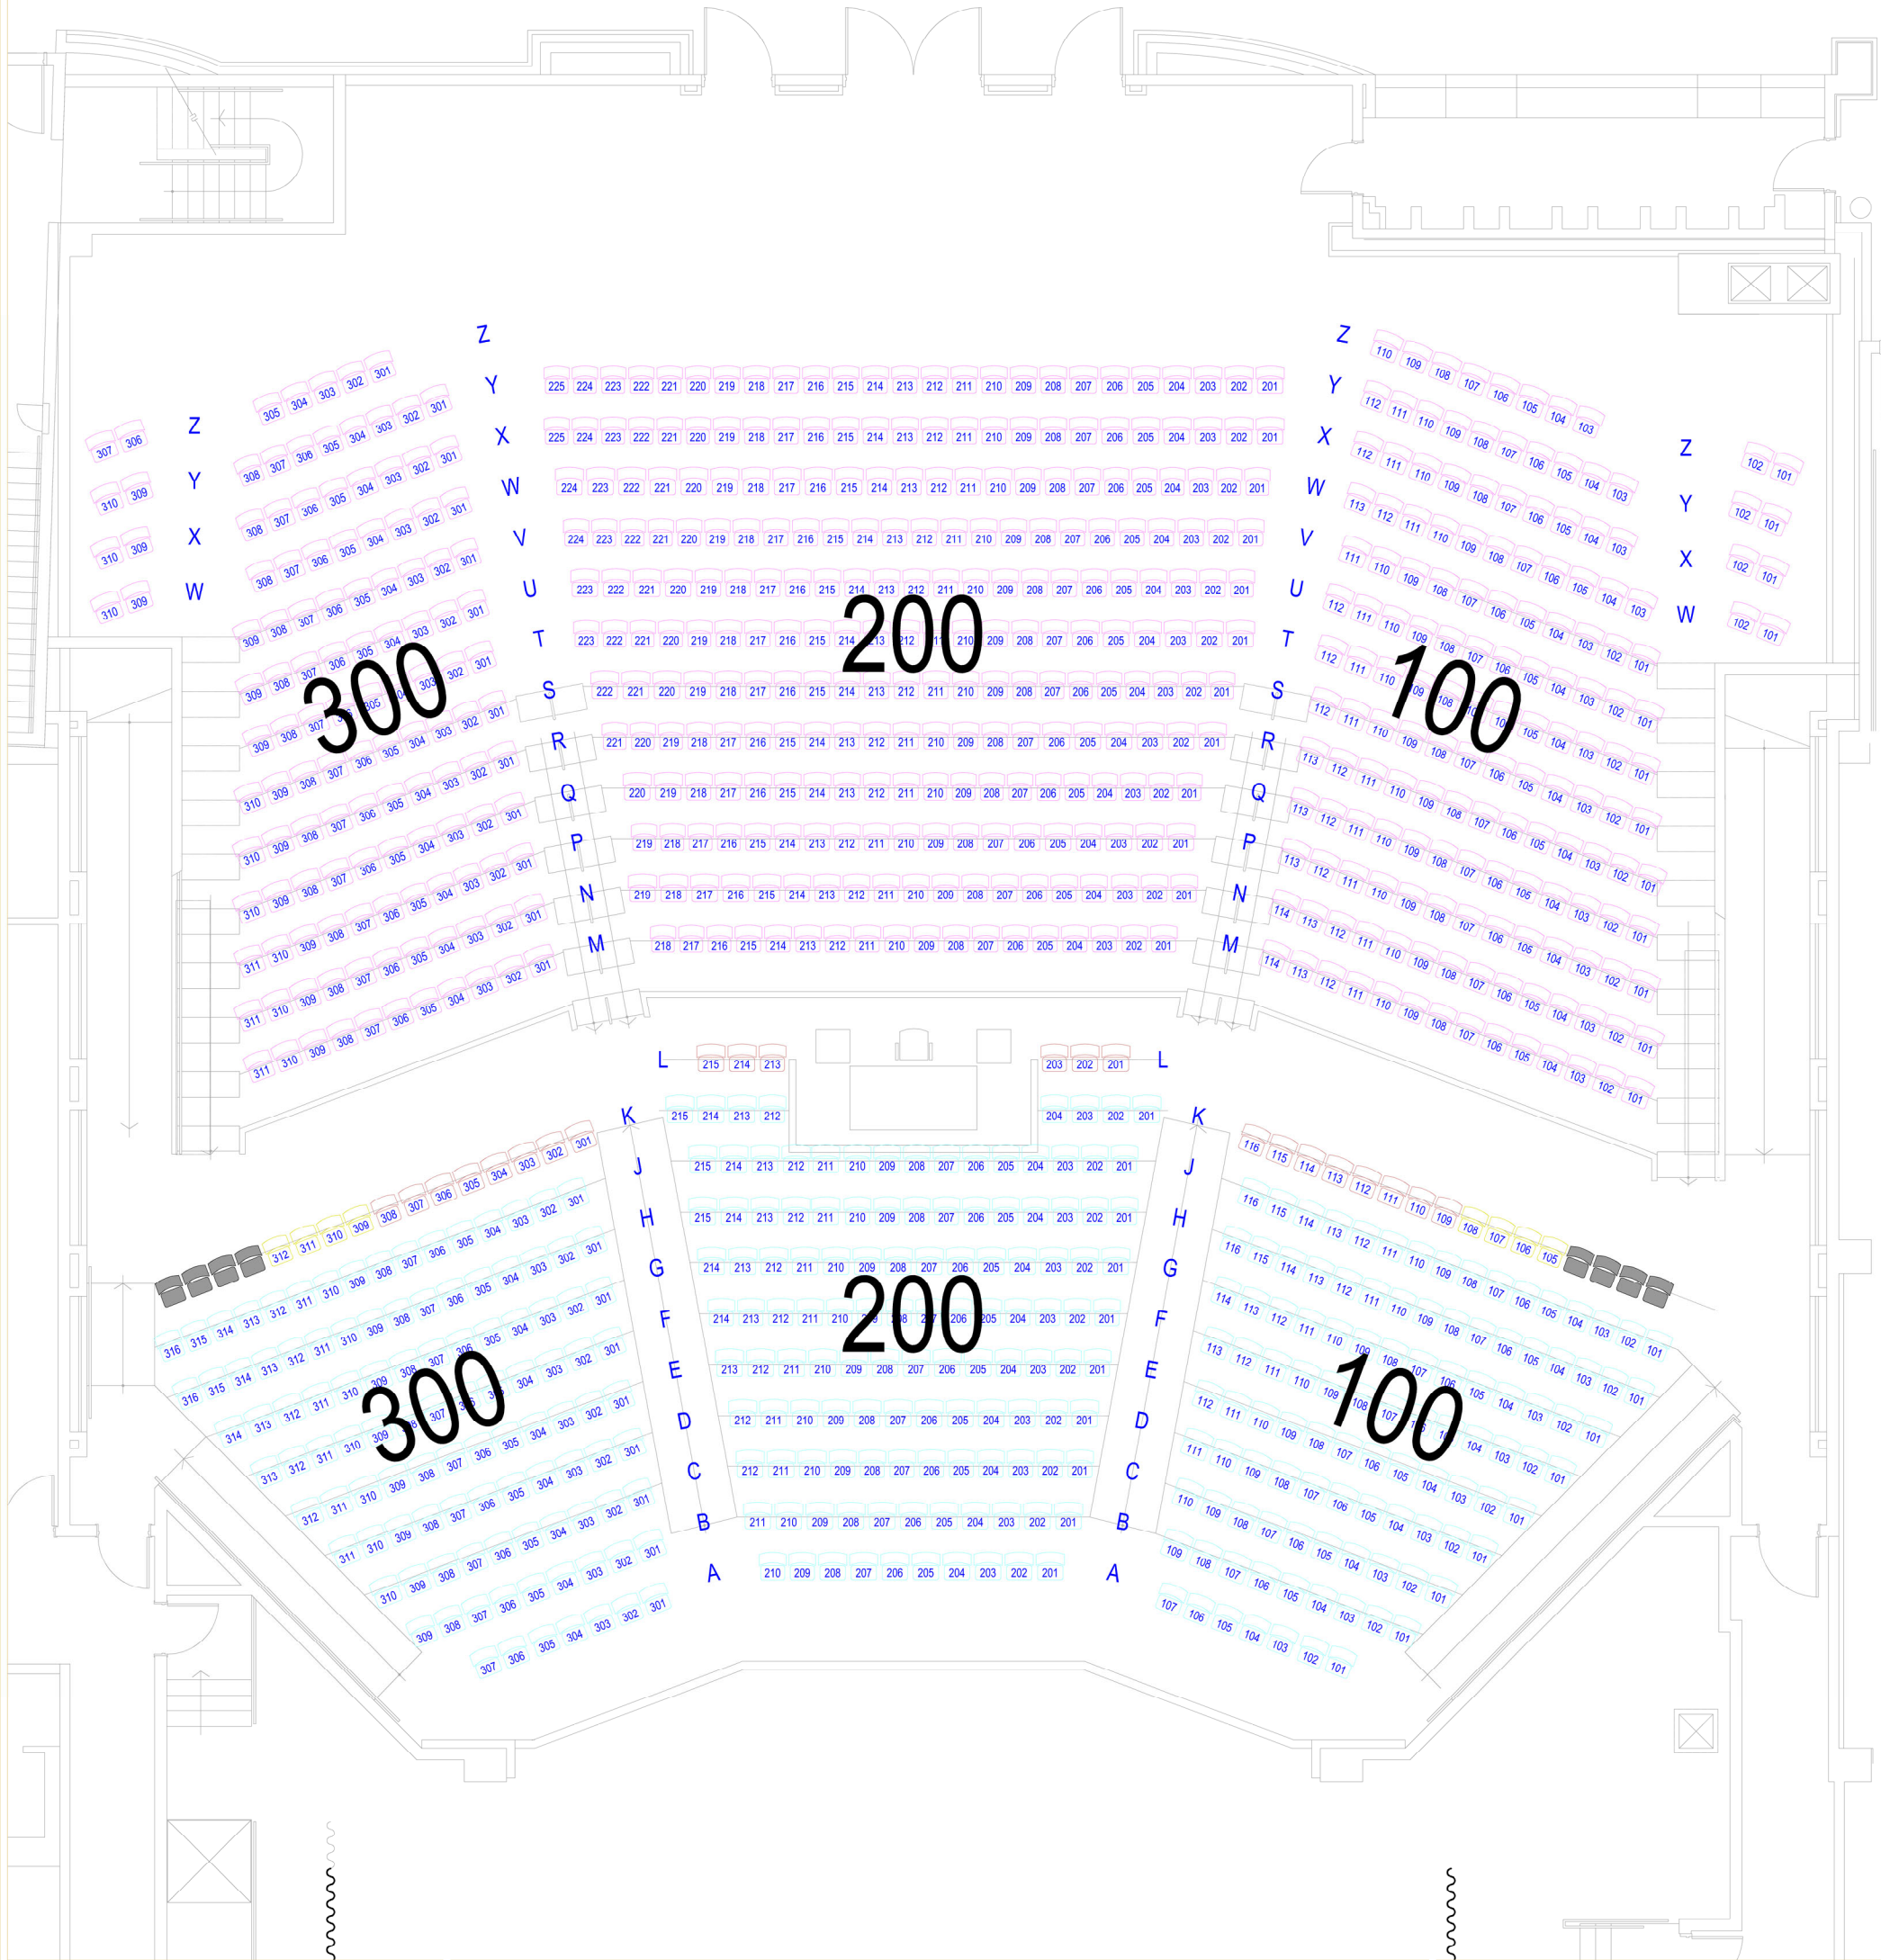

Prices are inclusive of Tax & Facility Fee
(Additional service fees may apply)

■ \$1.00
■ \$2.00

  ADA Accessible
Killed Seats

NOTES

Revision: Borgata Music Box
Drawn Date: 2.17.2022

Sellable Capacity: 921